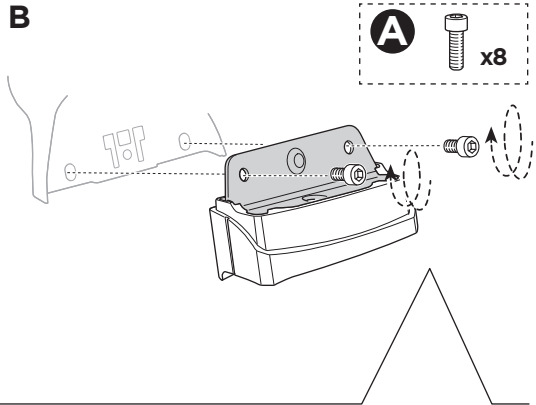

# > Instructions

MERCEDES C-Class (W205), 4-dr Sedan, 14-

This kit is only for vehicles with fixpoint.

ISO 11154-E

183136

C.20150615  
509-3136-02

Bring your life  
thule.com

**2****A****B**