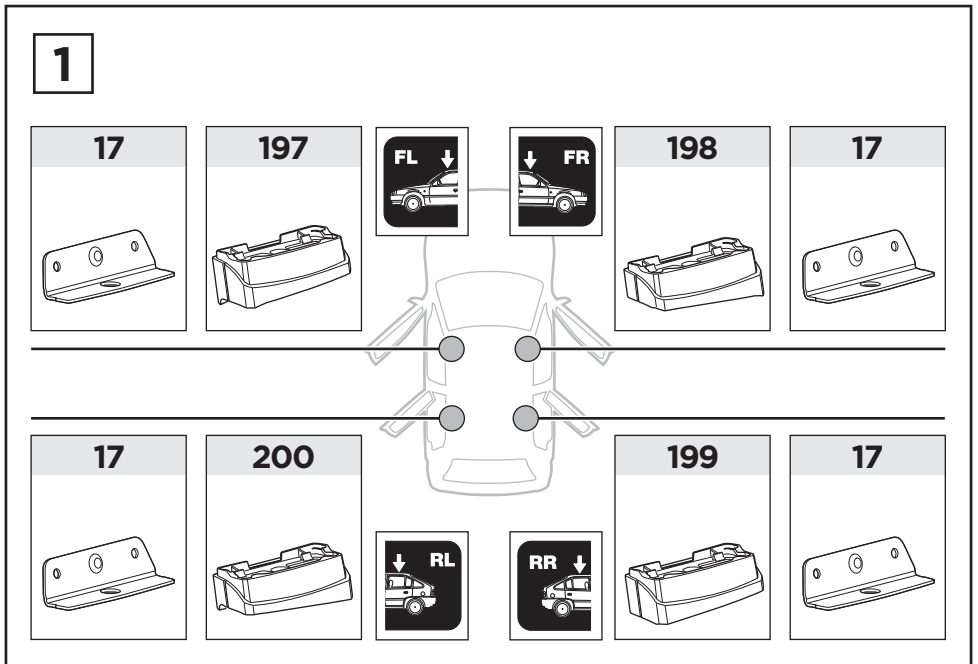

# > Instructions

MERCEDES C-Class (W205), 4-dr Sedan, 14-

This kit is only for vehicles with fixpoint.

ISO 11154-E

183136

C.20150615  
509-3136-02

Bring your life  
thule.com

**2****A****B**