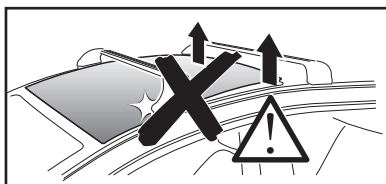

# > Instructions

MERCEDES C-Class (W205), 4-dr Sedan, 14-

This kit is only for vehicles with fixpoint.

ISO 11154-E

183136

C.20150615  
509-3136-02

Bring your life  
thule.com

**2****A****B**