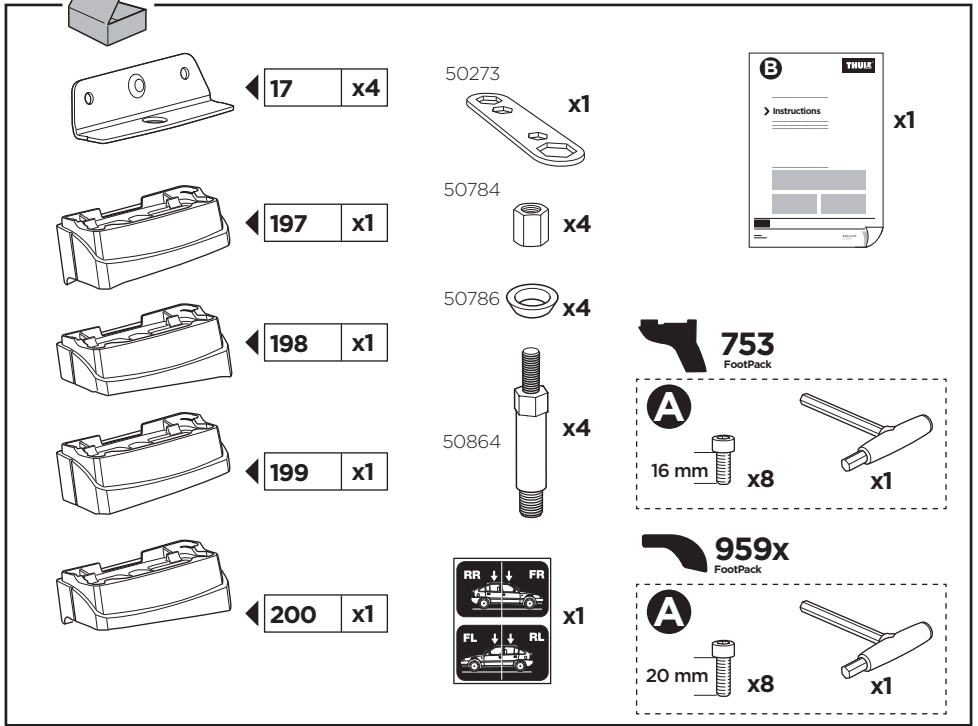

# > Instructions

MERCEDES C-Class (W205), 4-dr Sedan, 14-

This kit is only for vehicles with fixpoint.

ISO 11154-E

183136

C.20150615  
509-3136-02

Bring your life  
thule.com

**2****A****B**