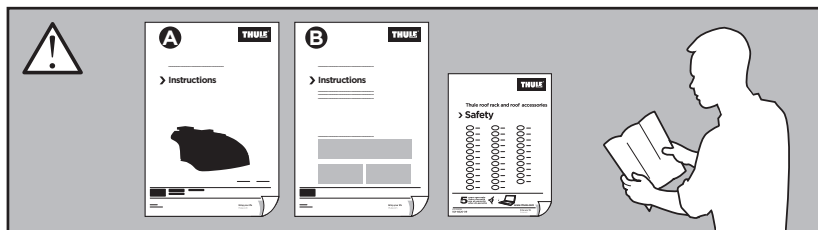

# > Instructions

MERCEDES C-Class (W205), 4-dr Sedan, 14-

This kit is only for vehicles with fixpoint.

ISO 11154-E

183136

C.20150615  
509-3136-02

Bring your life  
thule.com

**2****A****B**