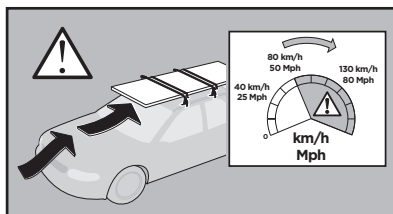

# > Instructions

MERCEDES C-Class (W205), 4-dr Sedan, 14-

This kit is only for vehicles with fixpoint.

ISO 11154-E

183136

C.20150615  
509-3136-02

Bring your life  
thule.com

**2****A****B**