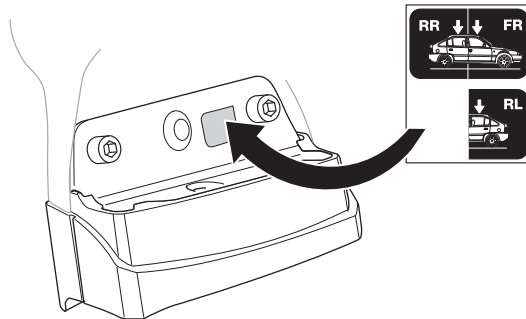

2

A

B

EN	Only a few turns	ET	Ainult mõni pööre	RO	Doar câteva rotiri
DE	Nur wenige Umdrehungen	LV	Tikai dažī apgriezieni	HU	Csak néhány fordítás
FR	Quelques tours uniquement	LT	Tik keli pasukimai	EL	Μόνο λίγες περιστροφές
NL	Slechts enkele slagen	PL	Wystarczy kilka obrotów	TR	Yalnızca birkaç tur
IT	Solo qualche giro	RU	Только несколько оборотов		بعض دورات فقط AR
ES	Sólo algunas vueltas	UK	Лише декілька обертів		רק מספר סיבובים HE
PT	Apenas algumas voltas	BG	Само няколко завъртания	ZH	仅几圈
SV	Endast några varv	CS	Pouze několik otáček	JA	2～3回転のみ
DK	Kun nogle få omgange	SK	Len niekoľko otáčok	KO	몇 번만 돌리면 됨
NO	Bare noen få omdreininger	SL	Le nekaj obratov	TH	เพียงสองสามรอบ
FI	Vain muutama kierros	HR/BIH	Samo nekoliko okreta		

3

x1