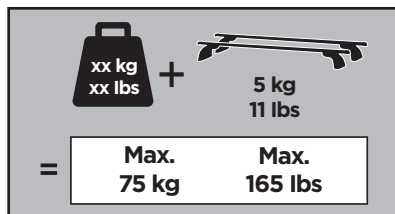

# > Instructions

MERCEDES C-Class (W205), 4-dr Sedan, 14-

This kit is only for vehicles with fixpoint.

ISO 11154-E

183136

C.20150615  
509-3136-02

Bring your life  
thule.com

**2****A****B**