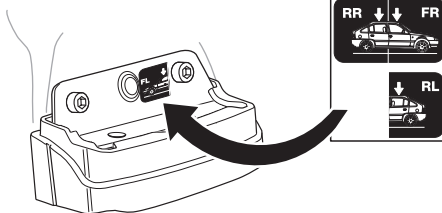

A

16 mm x8/x12

1. **EN** Only a few turns
   DE Nur wenige Umdrehungen
   FR Quelques tours uniquement
   NL Slechts enkele slagen
   IT Solo qualche giro
   ES Sólo algunas vueltas
   PT Noções básicas
   SV Endast några varv
   DK Kun nogle få omgange
   NE Bare noen få omdreininger
   FI Vain muutama kierros
   ET Ainult mõni pööre
   LV Tikai dažī apgriezieni
   LT Tik keli pasukimai
   PL Wystarczy kilka obrotów
   RU Только несколько оборотов

1. **UK** Лише декілька обертів
   BG Само няколко завъртания
   CS Pouze několik otáček
   SK Len niekoľko otáčok
   SL Le nekaj obratov
   HR/BIH Samo nekoliko okreta
   RO Doar câteva rotiri
   HU Csak néhány fordítás
   EL Μόνο λίγες περιστροφές
   TR Yalnızca birkaç tur

بعض دورات فقط **AR**
רק מספר סיבובים **HE**

1. **ZH** 仅几圈
   JA 2～3回転のみ
   KO 몇 번만 돌리면 됨
   TH เพียงสองสามรอบ

3

x1