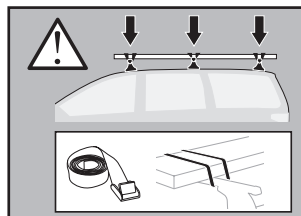

Thule XT Kit 3123

> Instructions

FORD Transit Custom, 4-dr Van, 13-
FORD Tourneo Custom, 5-dr Bus, 14-

This kit is only for vehicles with fixpoint mounting.

ISO 11154-E

183123

C.20140605
509-3123-03

Bring your life
thule.com