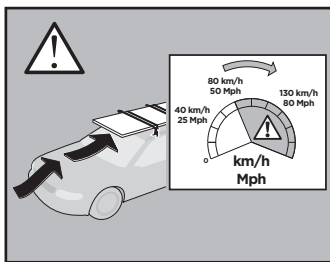

Thule XT Kit 3123

> Instructions

FORD Transit Custom, 4-dr Van, 13-
FORD Tourneo Custom, 5-dr Bus, 14-

This kit is only for vehicles with fixpoint mounting.

ISO 11154-E

183123

C.20140605
509-3123-03

Bring your life
thule.com