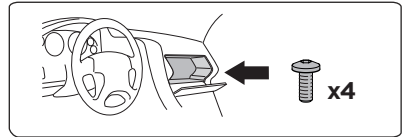

 6 mm x1

A

A

B

WW ▶  Thule Sweden AB, Box 69, 330 33 Hillerstorp, SWEDEN
NA ▶  Thule Inc., 42 Silvermine Road, Seymour, Connecticut 06483, USA

› PART OF THULE GROUP

 info@thule.com
 Phone: 800-238-2388

 www.thule.com