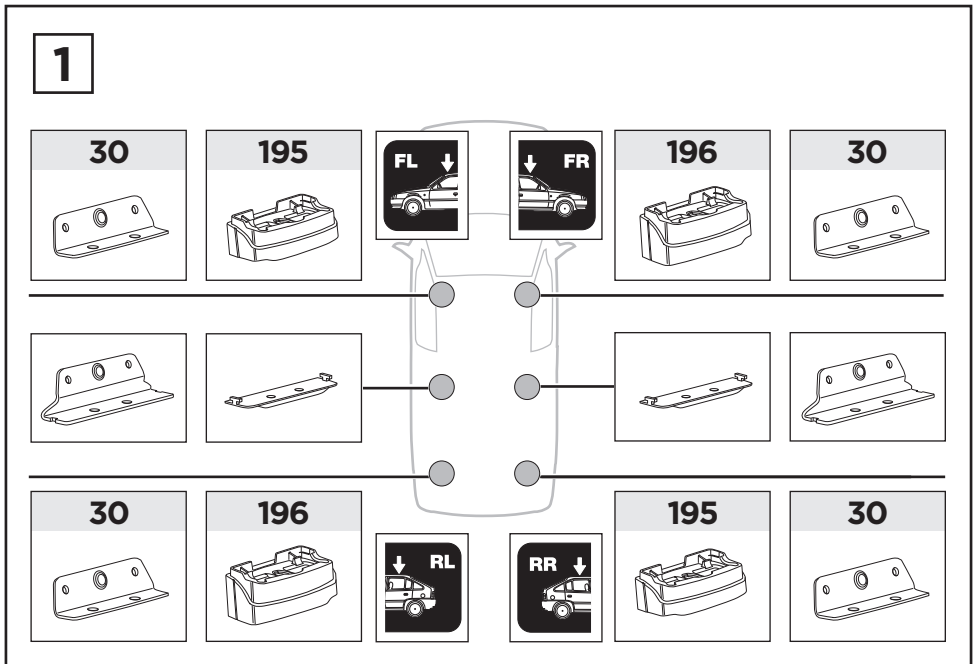

Thule XT Kit 3123

> Instructions

FORD Transit Custom, 4-dr Van, 13-
FORD Tourneo Custom, 5-dr Bus, 14-

This kit is only for vehicles with fixpoint mounting.

ISO 11154-E

183123

C.20140605
509-3123-03

Bring your life
thule.com