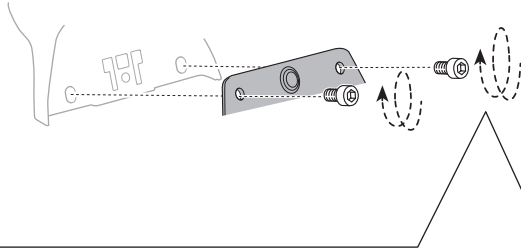

2

A

B

A

16 mm x8/x12

1. **EN** Only a few turns
   DE Nur wenige Umdrehungen
   FR Quelques tours uniquement
   NL Slechts enkele slagen
   IT Solo qualche giro
   ES Sólo algunas vueltas
   PT Noções básicas
   SV Endast några varv
   DK Kun nogle få omgange
   NE Bare noen få omdreininger
   FI Vain muutama kierros
   ET Ainult mõni pööre
   LV Tikai dažī apgriezieni
   LT Tik keli pasukimai
   PL Wystarczy kilka obrotów
   RU Только несколько оборотов

1. **UK** Лише декілька обертів
   BG Само няколко завъртания
   CS Pouze několik otáček
   SK Len niekoľko otáčok
   SL Le nekaj obratov
   HR/BIH Samo nekoliko okreta
   RO Doar câteva rotiri
   HU Csak néhány fordítás
   EL Μόνο λίγες περιστροφές
   TR Yalnızca birkaç tur

بعض دورات فقط **AR**
רק מספר סיבובים **HE**

1. **ZH** 仅几圈
   JA 2～3回転のみ
   KO 몇 번만 돌리면 됨
   TH เพียงสองสามรอบ

3

x1