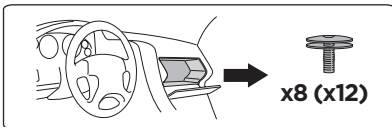

 6 mm x1

A

A

B

WW ▶  Thule Sweden AB, Box 69, 330 33 Hillerstorp, SWEDEN
NA ▶  Thule Inc., 42 Silvermine Road, Seymour, Connecticut 06483, USA

› PART OF THULE GROUP

 info@thule.com
 Phone: 800-238-2388

 www.thule.com