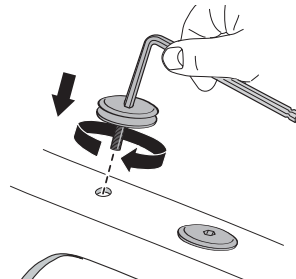

 6 mm x1

A

A

B

WW ▶  Thule Sweden AB, Box 69, 330 33 Hillerstorp, SWEDEN
NA ▶  Thule Inc., 42 Silvermine Road, Seymour, Connecticut 06483, USA

› PART OF THULE GROUP

 info@thule.com
 Phone: 800-238-2388

 www.thule.com