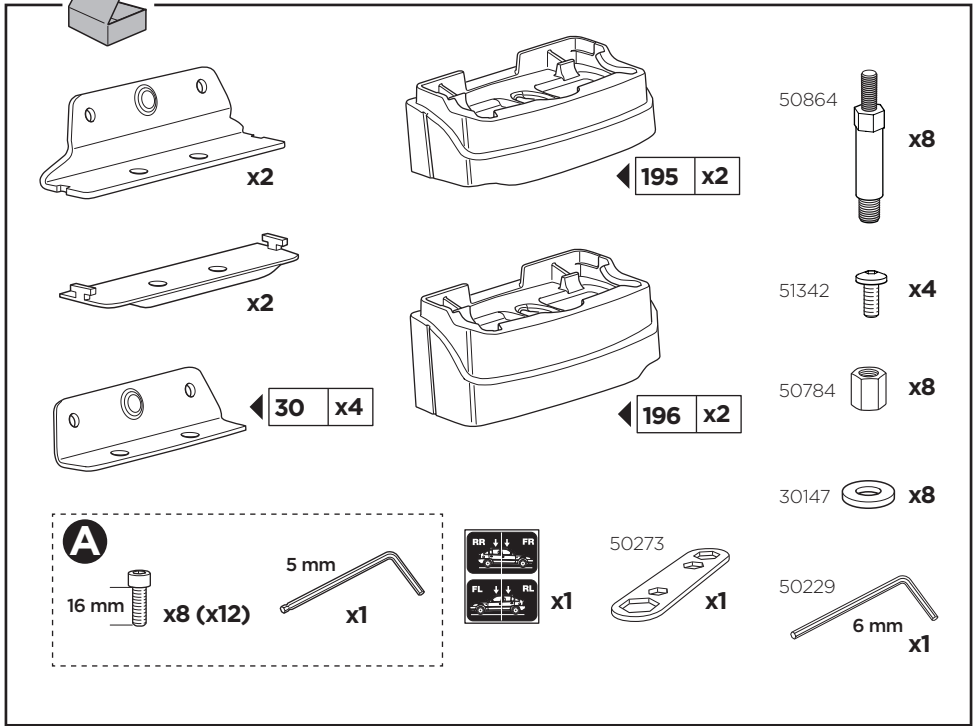

Thule XT Kit 3123

> Instructions

FORD Transit Custom, 4-dr Van, 13-
FORD Tourneo Custom, 5-dr Bus, 14-

This kit is only for vehicles with fixpoint mounting.

ISO 11154-E

183123

C.20140605
509-3123-03

Bring your life
thule.com