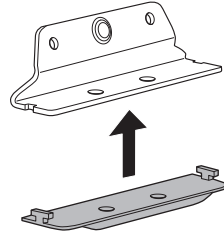

2

A

B

A

16 mm x8/x12

1. **EN** Only a few turns
   DE Nur wenige Umdrehungen
   FR Quelques tours uniquement
   NL Slechts enkele slagen
   IT Solo qualche giro
   ES Sólo algunas vueltas
   PT Noções básicas
   SV Endast några varv
   DK Kun nogle få omgange
   NE Bare noen få omdreininger
   FI Vain muutama kierros
   ET Ainult mõni pööre
   LV Tikai dažī apgriezieni
   LT Tik keli pasukimai
   PL Wystarczy kilka obrotów
   RU Только несколько оборотов

1. **UK** Лише декілька обертів
   BG Само няколко завъртания
   CS Pouze několik otáček
   SK Len niekoľko otáčok
   SL Le nekaj obratov
   HR/BIH Samo nekoliko okreta
   RO Doar câteva rotiri
   HU Csak néhány fordítás
   EL Μόνο λίγες περιστροφές
   TR Yalnızca birkaç tur

بعض دورات فقط **AR**
רק מספר סיבובים **HE**

1. **ZH** 仅几圈
   JA 2～3回転のみ
   KO 몇 번만 돌리면 됨
   TH เพียงสองสามรอบ

3

x1