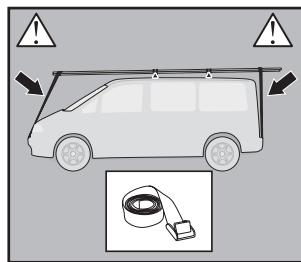

Thule XT Kit 3123

> Instructions

FORD Transit Custom, 4-dr Van, 13-
FORD Tourneo Custom, 5-dr Bus, 14-

This kit is only for vehicles with fixpoint mounting.

ISO 11154-E

183123

C.20140605
509-3123-03

Bring your life
thule.com