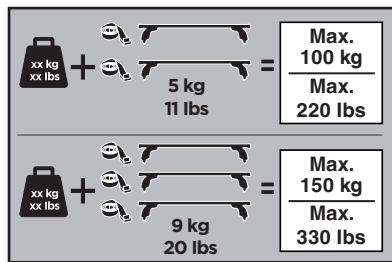

Thule XT Kit 3123

> Instructions

FORD Transit Custom, 4-dr Van, 13-
FORD Tourneo Custom, 5-dr Bus, 14-

This kit is only for vehicles with fixpoint mounting.

ISO 11154-E

183123

C.20140605
509-3123-03

Bring your life
thule.com