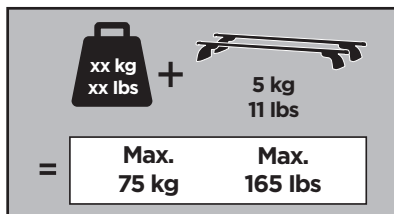

Thule XT Kit 3119

> Instructions

HYUNDAI i30, 5-dr Hatchback, 12- (without glassroof)

KIA Cee'd, 5-dr Hatchback, 12- (without glassroof)

KIA ProCee'd, 3-dr Hatchback, 14- (without glassroof)

This kit is only for vehicles with fixpoint mounting.