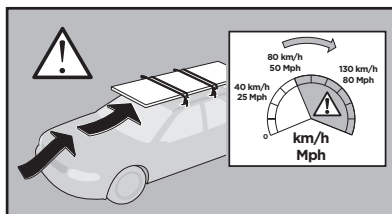

Thule XT Kit 3119

> Instructions

HYUNDAI i30, 5-dr Hatchback, 12- (without glassroof)

KIA Cee'd, 5-dr Hatchback, 12- (without glassroof)

KIA ProCee'd, 3-dr Hatchback, 14- (without glassroof)

This kit is only for vehicles with fixpoint mounting.