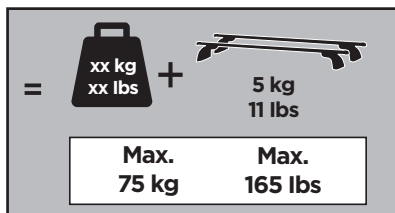

# > Instructions

**MERCEDES A-Class (W176)**, 5-dr Hatchback, 12-  
**MERCEDES CLA Shooting Brake (X117)**, 5-dr Estate, 15-

This kit is only for vehicles with fixpoint mounting.

ISO 11154-E

183117

©20150318  
509-3117-03