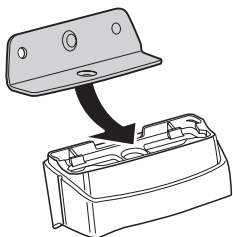

2 A

B **A** 16 mm x8

EN Only a few turns

DE Nur wenige Umdrehungen

FR Quelques tours uniquement

NL Slechts enkele slagen

IT Solo qualche giro

ES Sólo algunas vueltas

PT Noções básicas

SV Endast några varv

DK Kun nogle få omgange

NE Bare noen få omdreinger

FI Vain muutama kierros

ET Ainult mõni pööre

LV Tikai daži apgriezieni

LT Tik keli pasukimai

PL Wystarczy kilka obrotów

RU Только несколько оборотов

UK Лише декілька обертів

BG Само няколко завъртания

CS Pouze několik otáček

SK Len niekoľko otáčok

SL Le nekaj obratov

HR/BiH Samo nekoliko okreta

RO Doar câteva rotiri

HU Csak néhány fordítás

EL Μόνο λίγες περιστροφές

TR Yalnızca birkaç tur

بعض دورات فقط **AR**

רק מספר סיבובים **HE**

ZH 仅几圈

JA 2～3回転のみ

KO 몇 번만 돌리면 됨

TH เพียงสองสามรอบ

3

01 x2

02 x2