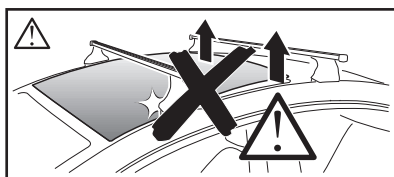

# > Instructions

**MERCEDES A-Class (W176)**, 5-dr Hatchback, 12-  
**MERCEDES CLA Shooting Brake (X117)**, 5-dr Estate, 15-

This kit is only for vehicles with fixpoint mounting.

ISO 11154-E

183117

©20150318  
509-3117-03