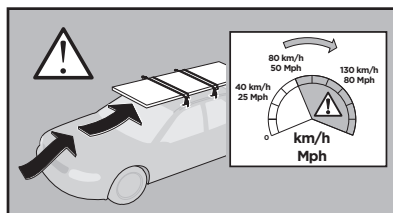

# > Instructions

**MERCEDES A-Class (W176)**, 5-dr Hatchback, 12-  
**MERCEDES CLA Shooting Brake (X117)**, 5-dr Estate, 15-

This kit is only for vehicles with fixpoint mounting.

ISO 11154-E

183117

©20150318  
509-3117-03