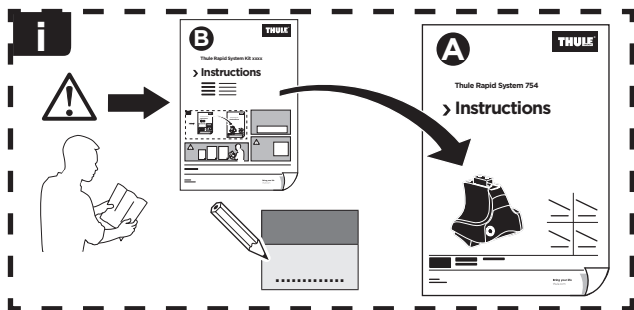

Thule Rapid System Kit 1658

> Instructions

DODGE Journey, 5-dr SUV, 12- / *13- (Without railing)

FIAT Freemont, 5-dr SUV, 12- (Without railing)

*North America

ISO 11154-E

141658

C.20130704
519-1658-01

Bring your life
thule.com

1

	X (scale)	X (mm)	X (inch)
DODGE Journey , 5-dr SUV, 12- / *13-	53	1181	46 1/2
FIAT Freemont , 5-dr SUV, 12-	53	1181	46 1/2

	Y (scale)	Y (mm)	Y (inch)
DODGE Journey , 5-dr SUV, 12- / *13-	49,5	1146	45 1/8
FIAT Freemont , 5-dr SUV, 12-	49,5	1146	45 1/8