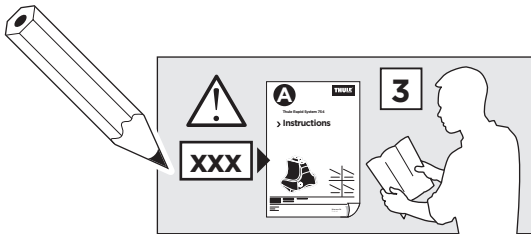

2

DODGE Journey, 5-dr SUV, 12- / *13-

FIAT Freemont, 5-dr SUV, 12-