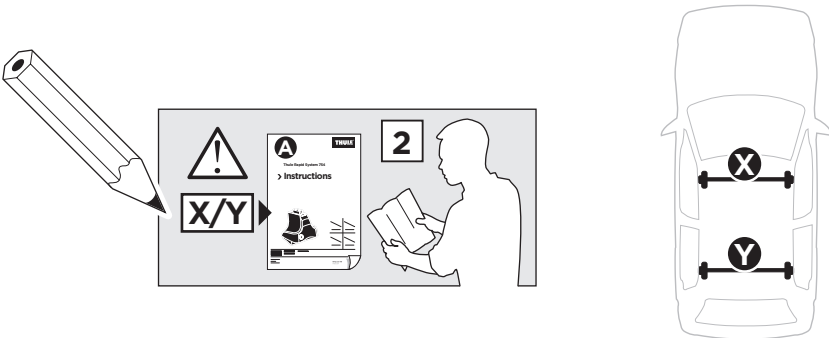

Thule Rapid System Kit 1658

> Instructions

DODGE Journey, 5-dr SUV, 12- / *13- (Without railing)

FIAT Freemont, 5-dr SUV, 12- (Without railing)

*North America

ISO 11154-E

141658

C.20130704
519-1658-01

Bring your life
thule.com

1

	X (scale)	X (mm)	X (inch)
DODGE Journey , 5-dr SUV, 12- / *13-	53	1181	46 1/2
FIAT Freemont , 5-dr SUV, 12-	53	1181	46 1/2

	Y (scale)	Y (mm)	Y (inch)
DODGE Journey , 5-dr SUV, 12- / *13-	49,5	1146	45 1/8
FIAT Freemont , 5-dr SUV, 12-	49,5	1146	45 1/8

2

DODGE Journey, 5-dr SUV, 12- / *13-

FIAT Freemont, 5-dr SUV, 12-

3

	W (mm)	Z (mm)	W (inch)	Z (inch)
DODGE Journey , 5-dr SUV, 12- / *13-	438	711	17 1/4	28
FIAT Freemont , 5-dr SUV, 12-	438	711	17 1/4	28