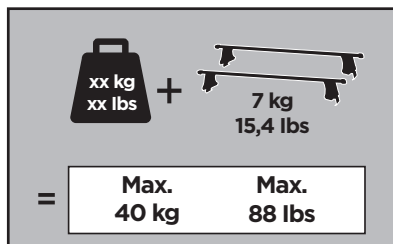

Thule Rapid System Kit 1658

> Instructions

DODGE Journey, 5-dr SUV, 12- / *13- (Without railing)

FIAT Freemont, 5-dr SUV, 12- (Without railing)

*North America

ISO 11154-E

141658

C.20130704
519-1658-01

Bring your life
thule.com

1

	X (scale)	X (mm)	X (inch)
DODGE Journey , 5-dr SUV, 12- / *13-	53	1181	46 1/2
FIAT Freemont , 5-dr SUV, 12-	53	1181	46 1/2

	Y (scale)	Y (mm)	Y (inch)
DODGE Journey , 5-dr SUV, 12- / *13-	49,5	1146	45 1/8
FIAT Freemont , 5-dr SUV, 12-	49,5	1146	45 1/8