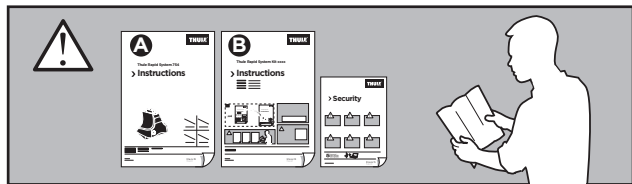

Thule Rapid System Kit 1658

> Instructions

DODGE Journey, 5-dr SUV, 12- / *13- (Without railing)

FIAT Freemont, 5-dr SUV, 12- (Without railing)

*North America

ISO 11154-E

141658

C.20130704
519-1658-01