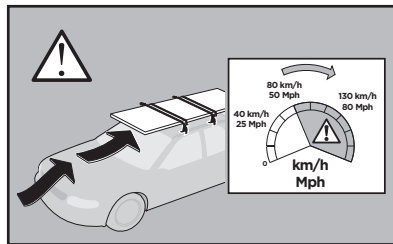

Thule Rapid System Kit 1658

> Instructions

DODGE Journey, 5-dr SUV, 12- / *13- (Without railing)

FIAT Freemont, 5-dr SUV, 12- (Without railing)

*North America

ISO 11154-E

141658

C.20130704
519-1658-01

Bring your life
thule.com

1

	X (scale)	X (mm)	X (inch)
DODGE Journey , 5-dr SUV, 12- / *13-	53	1181	46 1/2
FIAT Freemont , 5-dr SUV, 12-	53	1181	46 1/2

	Y (scale)	Y (mm)	Y (inch)
DODGE Journey , 5-dr SUV, 12- / *13-	49,5	1146	45 1/8
FIAT Freemont , 5-dr SUV, 12-	49,5	1146	45 1/8