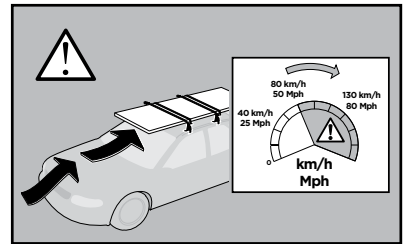

Thule Rapid System Kit 1627

> Instructions

FORD Focus, 4-dr Sedan, 12-

FORD Focus, 5-dr Hatchback, 12-

For cars without mounting holes in the door frame

ISO 11154-E

141627

C.20121010
519-1627-01