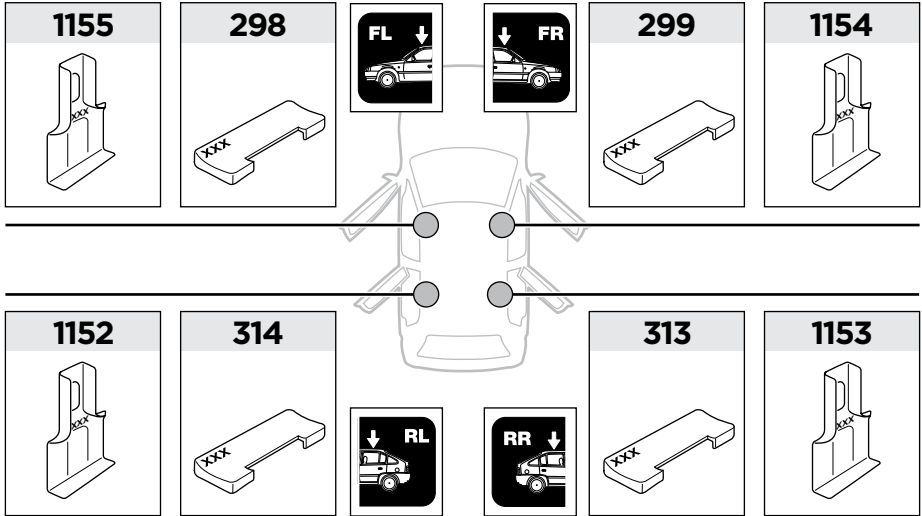

Bring your life

thule.com

298 x1

299 x1

313 x1

314 x1

1152 x1

1153 x1

1154 x1

1155 x1

x1

x1

1

	X (scale)	X (mm)	X (inch)
FORD Focus, 4-dr Sedan, 12-	40	1051	41 ³ / ₈
FORD Focus, 5-dr Hatchback, 12-	40	1051	41 ³ / ₈

	Y (scale)	Y (mm)	Y (inch)
FORD Focus, 4-dr Sedan, 12-	36	1011	39 ³ / ₄
FORD Focus, 5-dr Hatchback, 12-	36	1011	39 ³ / ₄

2

FORD Focus, 4-dr Sedan, 12-
FORD Focus, 5-dr Hatchback, 12-

3

	W (mm)	Z (mm)	W (inch)	Z (inch)
FORD Focus, 4-dr Sedan, 12-	241	622	9 1/2	24 1/2
FORD Focus, 5-dr Hatchback, 12-	254	686	10	27