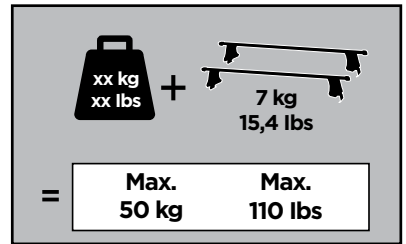

Thule Rapid System Kit 1627

> Instructions

FORD Focus, 4-dr Sedan, 12-

FORD Focus, 5-dr Hatchback, 12-

For cars without mounting holes in the door frame

ISO 11154-E

141627

C.20121010
519-1627-01

Bring your life

thule.com

298 x1

299 x1

313 x1

314 x1

1152 x1

1153 x1

1154 x1

1155 x1

x1

x1

1

	X (scale)	X (mm)	X (inch)
FORD Focus, 4-dr Sedan, 12-	40	1051	41 ³ / ₈
FORD Focus, 5-dr Hatchback, 12-	40	1051	41 ³ / ₈

	Y (scale)	Y (mm)	Y (inch)
FORD Focus, 4-dr Sedan, 12-	36	1011	39 ³ / ₄
FORD Focus, 5-dr Hatchback, 12-	36	1011	39 ³ / ₄