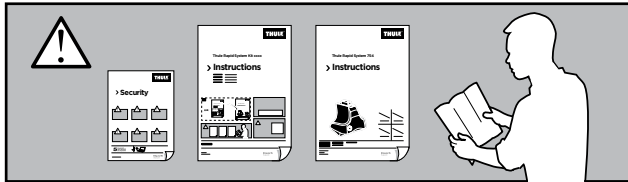

Thule Rapid System Kit 1627

> Instructions

FORD Focus, 4-dr Sedan, 12-

FORD Focus, 5-dr Hatchback, 12-

For cars without mounting holes in the door frame

ISO 11154-E

141627

C.20121010
519-1627-01