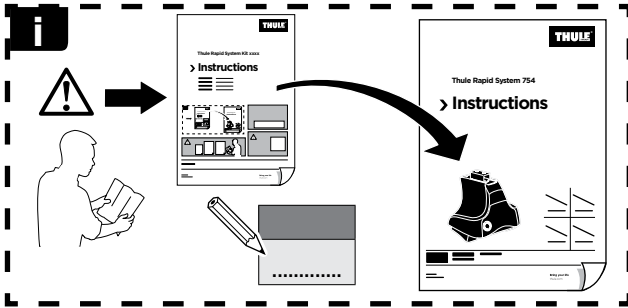

Thule Rapid System Kit 1627

> Instructions

FORD Focus, 4-dr Sedan, 12-

FORD Focus, 5-dr Hatchback, 12-

For cars without mounting holes in the door frame

ISO 11154-E

141627

C.20121010
519-1627-01