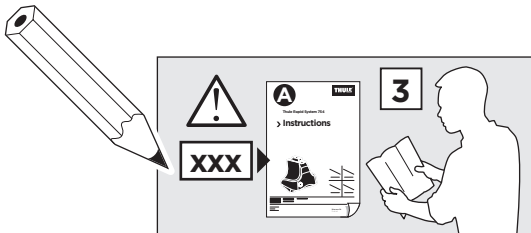

	Y (scale)	Y (mm)	Y (inch)
ACURA MDX, 5-dr SUV, 07- (w/o factory rack)	49,5	1146	45 <sup>1</sup> / <sub>8</sub>

**2**

**ACURA MDX, 5-dr SUV, 07- (w/o factory rack)**

**3**

	W (mm)	Z (mm)	W (inch)	Z (inch)
<b>ACURA MDX, 5-dr SUV, 07- (w/o factory rack)</b>	<b>279</b>	<b>787</b>	<b>11</b>	<b>31</b>