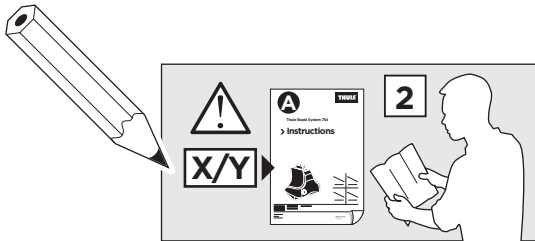

# > Instructions

ACURA MDX, 5-dr SUV, 07- (w/o factory rack)

ISO 11154-E

141549

C.20140429  
519-1549-04

Bring your life  
thule.com

1

	X (scale)	X (mm)	X (inch)
ACURA MDX, 5-dr SUV, 07- (w/o factory rack)	56	1213	47 <sup>3</sup> / <sub>4</sub>

	Y (scale)	Y (mm)	Y (inch)
ACURA MDX, 5-dr SUV, 07- (w/o factory rack)	49,5	1146	45 <sup>1</sup> / <sub>8</sub>

**2**

**ACURA MDX, 5-dr SUV, 07- (w/o factory rack)**

**3**

	W (mm)	Z (mm)	W (inch)	Z (inch)
<b>ACURA MDX, 5-dr SUV, 07- (w/o factory rack)</b>	<b>279</b>	<b>787</b>	<b>11</b>	<b>31</b>