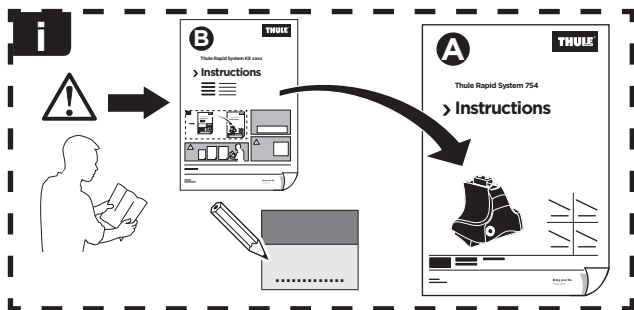

# > Instructions

ACURA MDX, 5-dr SUV, 07- (w/o factory rack)

ISO 11154-E

141549

C.20140429  
519-1549-04

Bring your life  
thule.com

1

	X (scale)	X (mm)	X (inch)
ACURA MDX, 5-dr SUV, 07- (w/o factory rack)	56	1213	47 <sup>3</sup> / <sub>4</sub>

	Y (scale)	Y (mm)	Y (inch)
ACURA MDX, 5-dr SUV, 07- (w/o factory rack)	49,5	1146	45 <sup>1</sup> / <sub>8</sub>

**2**

**ACURA MDX, 5-dr SUV, 07- (w/o factory rack)**

**3**

	W (mm)	Z (mm)	W (inch)	Z (inch)
<b>ACURA MDX, 5-dr SUV, 07- (w/o factory rack)</b>	<b>279</b>	<b>787</b>	<b>11</b>	<b>31</b>