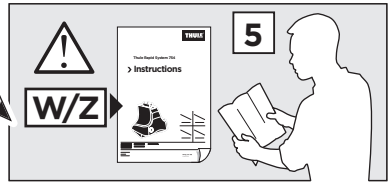

# > Instructions

ACURA MDX, 5-dr SUV, 07- (w/o factory rack)

ISO 11154-E

141549

C.20140429  
519-1549-04

Bring your life  
thule.com

1

	X (scale)	X (mm)	X (inch)
ACURA MDX, 5-dr SUV, 07- (w/o factory rack)	56	1213	47 <sup>3</sup> / <sub>4</sub>

	Y (scale)	Y (mm)	Y (inch)
ACURA MDX, 5-dr SUV, 07- (w/o factory rack)	49,5	1146	45 <sup>1</sup> / <sub>8</sub>

**2**

**ACURA MDX, 5-dr SUV, 07- (w/o factory rack)**

**3**

	W (mm)	Z (mm)	W (inch)	Z (inch)
<b>ACURA MDX, 5-dr SUV, 07- (w/o factory rack)</b>	<b>279</b>	<b>787</b>	<b>11</b>	<b>31</b>