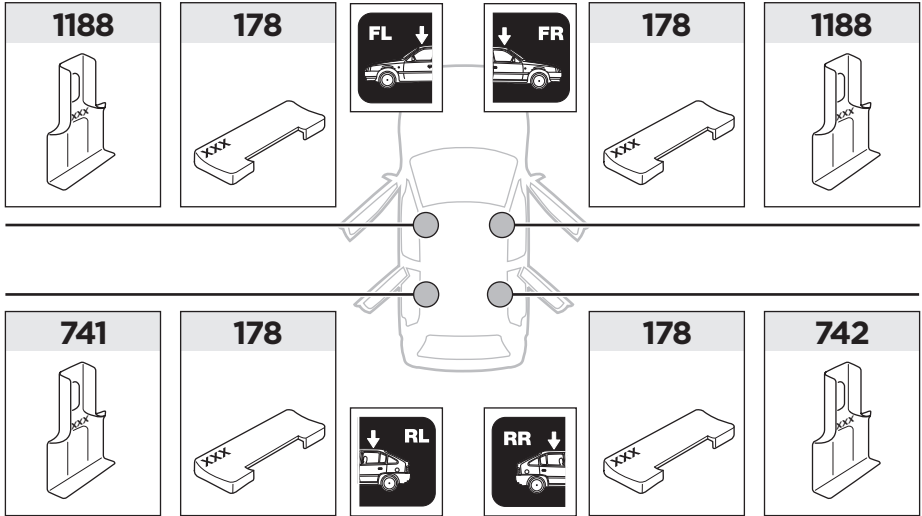

# > Instructions

ACURA MDX, 5-dr SUV, 07- (w/o factory rack)

ISO 11154-E

141549

C.20140429  
519-1549-04

Bring your life  
thule.com

1

	X (scale)	X (mm)	X (inch)
ACURA MDX, 5-dr SUV, 07- (w/o factory rack)	56	1213	47 <sup>3</sup> / <sub>4</sub>

	Y (scale)	Y (mm)	Y (inch)
ACURA MDX, 5-dr SUV, 07- (w/o factory rack)	49,5	1146	45 <sup>1</sup> / <sub>8</sub>

**2**

**ACURA MDX, 5-dr SUV, 07- (w/o factory rack)**

**3**

	W (mm)	Z (mm)	W (inch)	Z (inch)
<b>ACURA MDX, 5-dr SUV, 07- (w/o factory rack)</b>	<b>279</b>	<b>787</b>	<b>11</b>	<b>31</b>