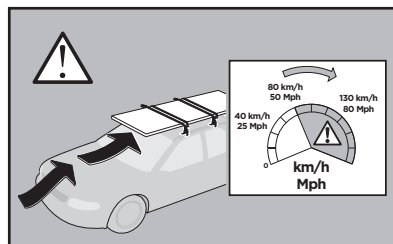

ISO 11154-E

141549

C.20140429
519-1549-04

Bring your life
thule.com