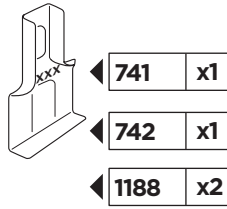

# > Instructions

ACURA MDX, 5-dr SUV, 07- (w/o factory rack)

ISO 11154-E

141549

C.20140429  
519-1549-04

Bring your life  
thule.com

1

	X (scale)	X (mm)	X (inch)
ACURA MDX, 5-dr SUV, 07- (w/o factory rack)	56	1213	47 <sup>3</sup> / <sub>4</sub>

	Y (scale)	Y (mm)	Y (inch)
ACURA MDX, 5-dr SUV, 07- (w/o factory rack)	49,5	1146	45 <sup>1</sup> / <sub>8</sub>

**2**

**ACURA MDX, 5-dr SUV, 07- (w/o factory rack)**

**3**

	W (mm)	Z (mm)	W (inch)	Z (inch)
<b>ACURA MDX, 5-dr SUV, 07- (w/o factory rack)</b>	<b>279</b>	<b>787</b>	<b>11</b>	<b>31</b>