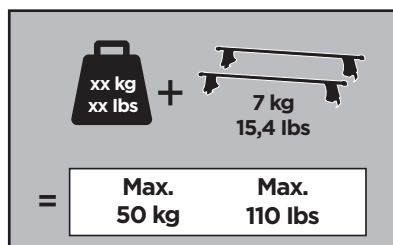

# > Instructions

ACURA MDX, 5-dr SUV, 07- (w/o factory rack)

ISO 11154-E

141549

C.20140429  
519-1549-04

Bring your life  
thule.com

1

	X (scale)	X (mm)	X (inch)
ACURA MDX, 5-dr SUV, 07- (w/o factory rack)	56	1213	47 <sup>3</sup> / <sub>4</sub>

	Y (scale)	Y (mm)	Y (inch)
ACURA MDX, 5-dr SUV, 07- (w/o factory rack)	49,5	1146	45 <sup>1</sup> / <sub>8</sub>

**2**

**ACURA MDX, 5-dr SUV, 07- (w/o factory rack)**

**3**

	W (mm)	Z (mm)	W (inch)	Z (inch)
<b>ACURA MDX, 5-dr SUV, 07- (w/o factory rack)</b>	<b>279</b>	<b>787</b>	<b>11</b>	<b>31</b>