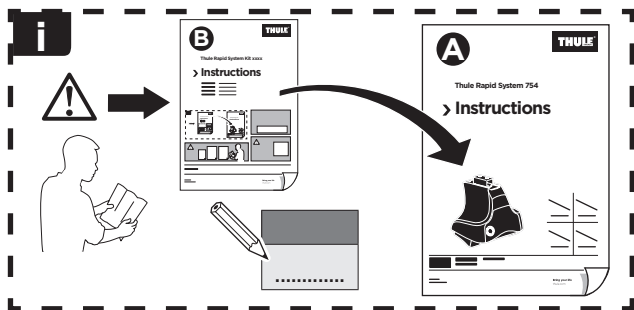

Thule Rapid System Kit 1540

> Instructions

CHEVROLET Malibu, 4-dr Sedan, 08-12

SATURN Aura, 4-dr Sedan, 08-10

ISO 11154-E

141540

C.20130627
519-1540-03

Bring your life
thule.com