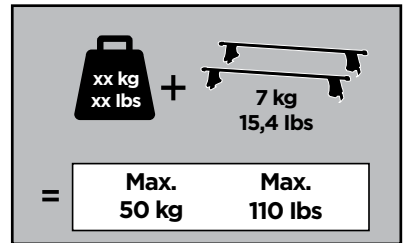

Thule Rapid System Kit 1492

> Instructions

ACURA TSX, 4-dr Sedan, *09-

HONDA Accord, 4-dr Sedan, 08-

*North America

ISO 11154-E

141492
C.20121010
519-1492-02

Bring your life
thule.com