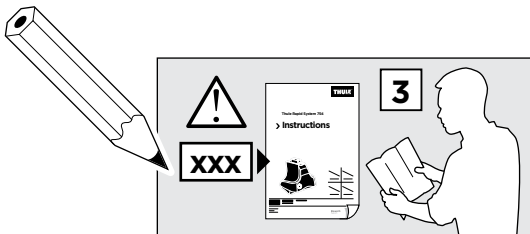

2

ACURA TSX, 4-dr Sedan, *09-
HONDA Accord, 4-dr Sedan, 08-