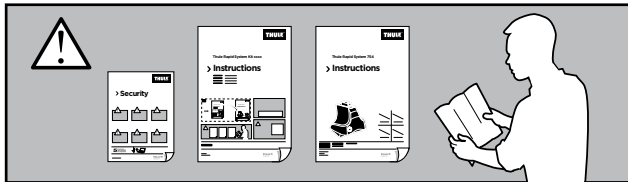

Thule Rapid System Kit 1492

> Instructions

ACURA TSX, 4-dr Sedan, *09-

HONDA Accord, 4-dr Sedan, 08-

*North America

ISO 11154-E

141492
C.20121010
519-1492-02

Bring your life
thule.com