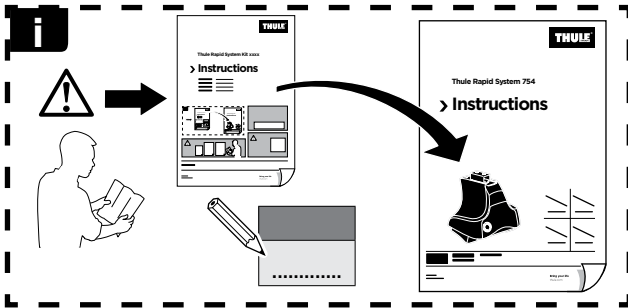

Thule Rapid System Kit 1492

> Instructions

ACURA TSX, 4-dr Sedan, *09-

HONDA Accord, 4-dr Sedan, 08-

*North America

ISO 11154-E

141492
C.20121010
519-1492-02

Bring your life
thule.com