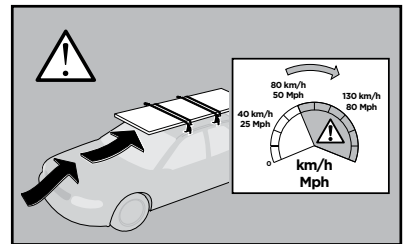

Thule Rapid System Kit 1492

> Instructions

ACURA TSX, 4-dr Sedan, *09-

HONDA Accord, 4-dr Sedan, 08-

*North America

ISO 11154-E

141492
C.20121010
519-1492-02

Bring your life
thule.com