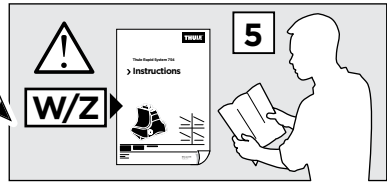

3

	W (mm)	Z (mm)	W (inch)	Z (inch)
ACURA TSX, 4-dr Sedan, *09-	254	648	10	25 1/2
HONDA Accord, 4-dr Sedan, 08-	250	650	9 7/8	25 5/8