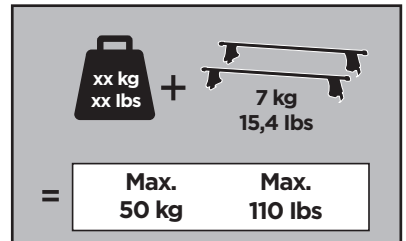

Thule Rapid System Kit 1453

> Instructions

FORD Fiesta, 5-dr Hatchback, 04-07 (BRA)

ISO 11154-E

141453

C.20121210
519-1453-01

Bring your life
thule.com