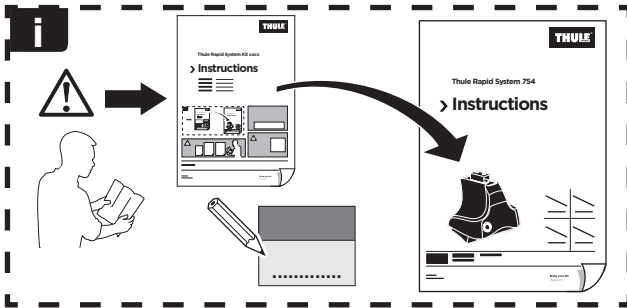

Thule Rapid System Kit 1453

> Instructions

FORD Fiesta, 5-dr Hatchback, 04-07 (BRA)

ISO 11154-E

141453

C.20121210
519-1453-01

Bring your life
thule.com

112 x2