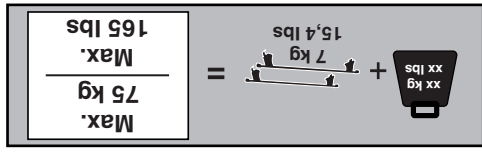

X inch X mm

-  x1 5mm
-  x4
-  x4
-  x2
-  x2

2

1

instructions

Kit 1430

- NISSAN Frontier, 4-dr Crew Cab Pickup, 05-
 - NISSAN Frontier, 4-dr King Cab Pickup, 05-
 - NISSAN King Cab, 4-dr Pickup Double Cab, 05-*
 - NISSAN Navara, 4-dr Pickup Double Cab, 05-*
 - NISSAN Pathfinder, 5-dr SUV, 05-*
- * Without roof railing