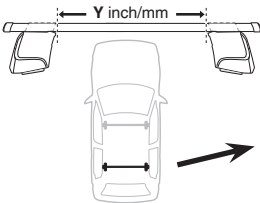

3

480R Rapid Traverse

480 Traverse

(North America)

	X inch	X mm
NISSAN Frontier, 4-dr Crew Cab Pickup, 05-	43 ⁷/₈ "	1116 mm
NISSAN Frontier, 4-dr King Cab Pickup, 05-	43 ⁷/₈ "	1116 mm
NISSAN King Cab, 4-dr Pickup Double Cab, 05-	43 ⁷/₈ "	1116 mm
NISSAN Navara, 4-dr Pickup Double Cab, 05-	43 ⁷/₈ "	1116 mm
NISSAN Pathfinder, 5-dr SUV, 05-	43 ⁷/₈ "	1116 mm

	Y inch	Y mm
NISSAN Frontier, 4-dr Crew Cab Pickup, 05-	43 ³/₈ "	1101 mm
NISSAN Frontier, 4-dr King Cab Pickup, 05-	43 ³/₈ "	1101 mm
NISSAN King Cab, 4-dr Pickup Double Cab, 05-	43 ³/₈ "	1101 mm
NISSAN Navara, 4-dr Pickup Double Cab, 05-	43 ³/₈ "	1101 mm
NISSAN Pathfinder, 5-dr SUV, 05-	43 ³/₈ "	1101 mm

6

	X mm	Y mm	X inch	Y inch
NISSAN Frontier, 4-dr Crew Cab Pickup, 05-	260 mm	750 mm	10 1/4"	29 1/2"
NISSAN Frontier, 4-dr King Cab Pickup, 05-	260 mm	610 mm	10 1/4"	24"
NISSAN King Cab, 4-dr Pickup Double Cab, 05-	260 mm	750 mm	10 1/4"	29 1/2"
NISSAN Navara, 4-dr Pickup Double Cab, 05-	260 mm	750 mm	10 1/4"	29 1/2"
NISSAN Pathfinder, 5-dr SUV, 05-	260 mm	750 mm	10 1/4"	29 1/2"