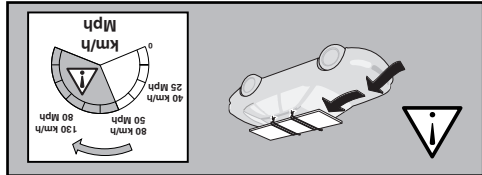

X inch X mm

-  x1 5mm
-  x4
-  x4
-  x2
-  x2

2

1

instructions

Kit 1430

- NISSAN Frontier, 4-dr Crew Cab Pickup, 05-
 - NISSAN Frontier, 4-dr King Cab Pickup, 05-
 - NISSAN King Cab, 4-dr Pickup Double Cab, 05-*
 - NISSAN Navara, 4-dr Pickup Double Cab, 05-*
 - NISSAN Pathfinder, 5-dr SUV, 05-*
- * Without roof railing