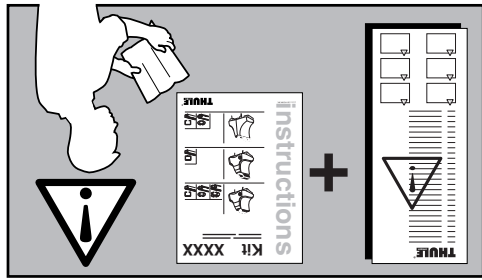

X inch X mm

-  x1 5mm
-  x4
-  x4
-  x2
-  x2

2

1

instructions

Kit 1430

- NISSAN Frontier, 4-dr Crew Cab Pickup, 05-
 - NISSAN Frontier, 4-dr King Cab Pickup, 05-
 - NISSAN King Cab, 4-dr Pickup Double Cab, 05-*
 - NISSAN Navara, 4-dr Pickup Double Cab, 05-*
 - NISSAN Pathfinder, 5-dr SUV, 05-*
- * Without roof railing