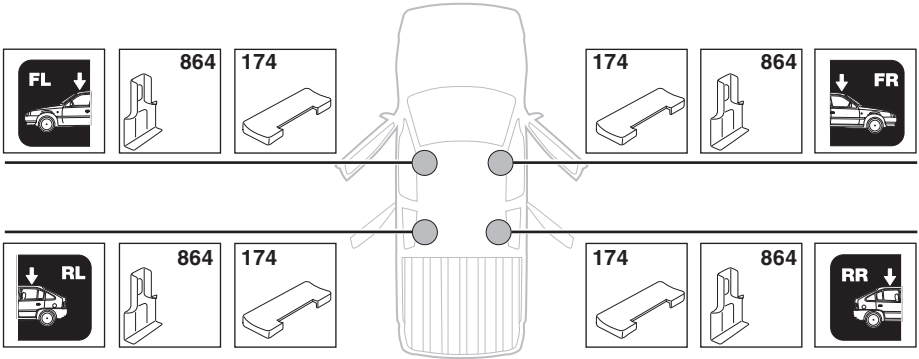

3

754 Rapid System

	X
NISSAN Frontier, 4-dr Crew Cab Pickup, 05-	46,5
NISSAN Frontier, 4-dr King Cab Pickup, 05-	46,5
NISSAN King Cab, 4-dr Pickup Double Cab, 05-	46,5
NISSAN Navara, 4-dr Pickup Double Cab, 05-	46,5
NISSAN Pathfinder, 5-dr SUV, 05-	46,5

	Y
NISSAN Frontier, 4-dr Crew Cab Pickup, 05-	45
NISSAN Frontier, 4-dr King Cab Pickup, 05-	45
NISSAN King Cab, 4-dr Pickup Double Cab, 05-	45
NISSAN Navara, 4-dr Pickup Double Cab, 05-	45
NISSAN Pathfinder, 5-dr SUV, 05-	45

3

480R Rapid Traverse

480 Traverse

(North America)

	X inch	X mm
NISSAN Frontier, 4-dr Crew Cab Pickup, 05-	43 ⁷/₈ "	1116 mm
NISSAN Frontier, 4-dr King Cab Pickup, 05-	43 ⁷/₈ "	1116 mm
NISSAN King Cab, 4-dr Pickup Double Cab, 05-	43 ⁷/₈ "	1116 mm
NISSAN Navara, 4-dr Pickup Double Cab, 05-	43 ⁷/₈ "	1116 mm
NISSAN Pathfinder, 5-dr SUV, 05-	43 ⁷/₈ "	1116 mm

	Y inch	Y mm
NISSAN Frontier, 4-dr Crew Cab Pickup, 05-	43 ³/₈ "	1101 mm
NISSAN Frontier, 4-dr King Cab Pickup, 05-	43 ³/₈ "	1101 mm
NISSAN King Cab, 4-dr Pickup Double Cab, 05-	43 ³/₈ "	1101 mm
NISSAN Navara, 4-dr Pickup Double Cab, 05-	43 ³/₈ "	1101 mm
NISSAN Pathfinder, 5-dr SUV, 05-	43 ³/₈ "	1101 mm

4

5

NISSAN Frontier, 4-dr Crew Cab Pickup, 05–
NISSAN Frontier, 4-dr King Cab Pickup, 05–
NISSAN King Cab, 4-dr Pickup Double Cab, 05–
NISSAN Navara, 4-dr Pickup Double Cab, 05–
NISSAN Pathfinder, 5-dr SUV, 05–