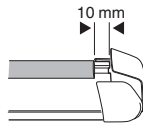

1

2

754 Rapid System
480R Rapid Traverse
(North America)

x4

x4

x4

480 Traverse
(North America)

x4