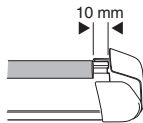

1

2

754 Rapid System
480R Rapid Traverse
(North America)

x4

x4

x4

480 Traverse
(North America)

x4