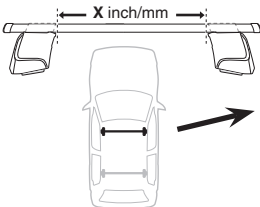

3

480R Rapid Traverse

480 Traverse

(North America)

	X inch	X mm
NISSAN Frontier, 4-dr Crew Cab Pickup, 05-	43 ⁷/₈ "	1116 mm
NISSAN Frontier, 4-dr King Cab Pickup, 05-	43 ⁷/₈ "	1116 mm
NISSAN King Cab, 4-dr Pickup Double Cab, 05-	43 ⁷/₈ "	1116 mm
NISSAN Navara, 4-dr Pickup Double Cab, 05-	43 ⁷/₈ "	1116 mm
NISSAN Pathfinder, 5-dr SUV, 05-	43 ⁷/₈ "	1116 mm

	Y inch	Y mm
NISSAN Frontier, 4-dr Crew Cab Pickup, 05-	43 ³/₈ "	1101 mm
NISSAN Frontier, 4-dr King Cab Pickup, 05-	43 ³/₈ "	1101 mm
NISSAN King Cab, 4-dr Pickup Double Cab, 05-	43 ³/₈ "	1101 mm
NISSAN Navara, 4-dr Pickup Double Cab, 05-	43 ³/₈ "	1101 mm
NISSAN Pathfinder, 5-dr SUV, 05-	43 ³/₈ "	1101 mm