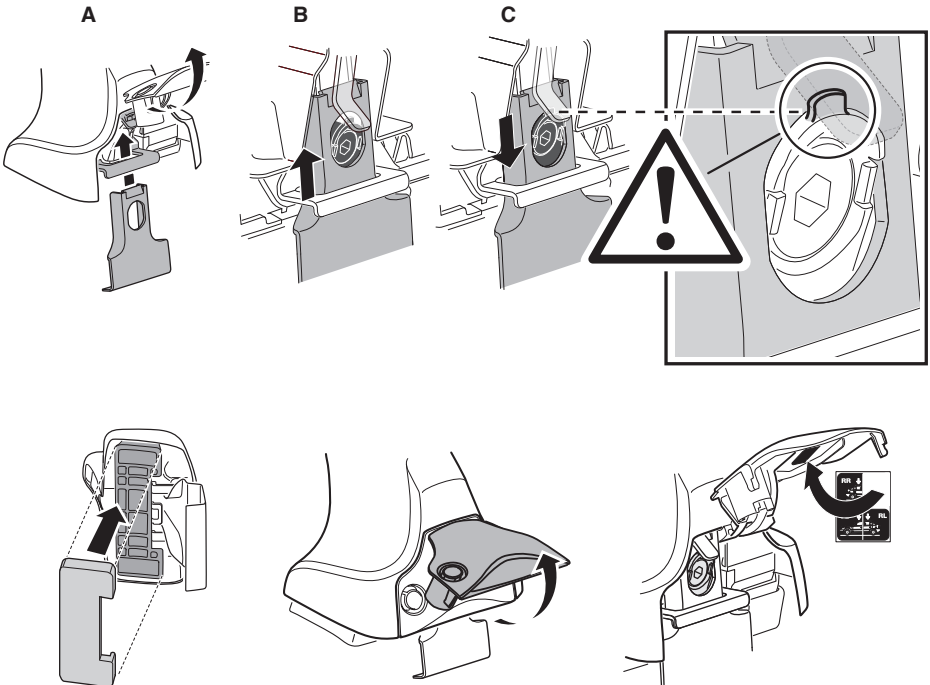

3

754 Rapid System

	X
NISSAN Frontier, 4-dr Crew Cab Pickup, 05-	46,5
NISSAN Frontier, 4-dr King Cab Pickup, 05-	46,5
NISSAN King Cab, 4-dr Pickup Double Cab, 05-	46,5
NISSAN Navara, 4-dr Pickup Double Cab, 05-	46,5
NISSAN Pathfinder, 5-dr SUV, 05-	46,5

	Y
NISSAN Frontier, 4-dr Crew Cab Pickup, 05-	45
NISSAN Frontier, 4-dr King Cab Pickup, 05-	45
NISSAN King Cab, 4-dr Pickup Double Cab, 05-	45
NISSAN Navara, 4-dr Pickup Double Cab, 05-	45
NISSAN Pathfinder, 5-dr SUV, 05-	45

3

480R Rapid Traverse

480 Traverse

(North America)

	X inch	X mm
NISSAN Frontier, 4-dr Crew Cab Pickup, 05-	43 ⁷/₈ "	1116 mm
NISSAN Frontier, 4-dr King Cab Pickup, 05-	43 ⁷/₈ "	1116 mm
NISSAN King Cab, 4-dr Pickup Double Cab, 05-	43 ⁷/₈ "	1116 mm
NISSAN Navara, 4-dr Pickup Double Cab, 05-	43 ⁷/₈ "	1116 mm
NISSAN Pathfinder, 5-dr SUV, 05-	43 ⁷/₈ "	1116 mm

	Y inch	Y mm
NISSAN Frontier, 4-dr Crew Cab Pickup, 05-	43 ³/₈ "	1101 mm
NISSAN Frontier, 4-dr King Cab Pickup, 05-	43 ³/₈ "	1101 mm
NISSAN King Cab, 4-dr Pickup Double Cab, 05-	43 ³/₈ "	1101 mm
NISSAN Navara, 4-dr Pickup Double Cab, 05-	43 ³/₈ "	1101 mm
NISSAN Pathfinder, 5-dr SUV, 05-	43 ³/₈ "	1101 mm

4

5

NISSAN Frontier, 4-dr Crew Cab Pickup, 05–
NISSAN Frontier, 4-dr King Cab Pickup, 05–
NISSAN King Cab, 4-dr Pickup Double Cab, 05–
NISSAN Navara, 4-dr Pickup Double Cab, 05–
NISSAN Pathfinder, 5-dr SUV, 05–