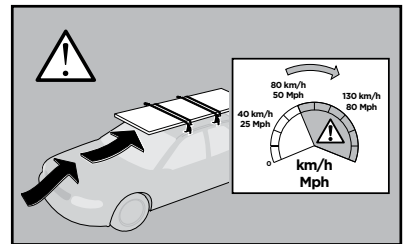

Thule Rapid System Kit 1395

> Instructions

DAIHATSU Be-Go, 5-dr SUV, 06-
DAIHATSU Terios, 5-dr SUV, 06-
TOYOTA Rush, 5-dr SUV, 06-(JPN)

ISO 11154-E

141395

C.20121017
519-1395-01

Bring your life
thule.com

114 x4

783 x2

784 x2

x1

x1

1

	X (scale)	X (mm)	X (inch)
DAIHATSU Be-Go , 5-dr SUV, 06-	33	981	38 ⁵ / ₈
DAIHATSU Terios , 5-dr SUV, 06-	33	981	38 ⁵ / ₈
TOYOTA Rush , 5-dr SUV, 06-(JPN)	33	981	38 ⁵ / ₈

	Y (scale)	Y (mm)	Y (inch)
DAIHATSU Be-Go , 5-dr SUV, 06-	28,5	936	36 ⁷ / ₈
DAIHATSU Terios , 5-dr SUV, 06-	28,5	936	36 ⁷ / ₈
TOYOTA Rush , 5-dr SUV, 06-(JPN)	28,5	936	36 ⁷ / ₈