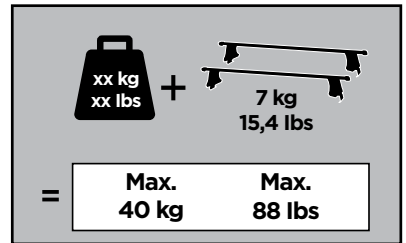

Thule Rapid System Kit 1395

> Instructions

DAIHATSU Be-Go, 5-dr SUV, 06-
DAIHATSU Terios, 5-dr SUV, 06-
TOYOTA Rush, 5-dr SUV, 06-(JPN)

ISO 11154-E

141395

C.20121017
519-1395-01

Bring your life
thule.com

114 x4

783 x2

784 x2

x1

x1

1

	X (scale)	X (mm)	X (inch)
DAIHATSU Be-Go , 5-dr SUV, 06-	33	981	38 ⁵ / ₈
DAIHATSU Terios , 5-dr SUV, 06-	33	981	38 ⁵ / ₈
TOYOTA Rush , 5-dr SUV, 06-(JPN)	33	981	38 ⁵ / ₈

	Y (scale)	Y (mm)	Y (inch)
DAIHATSU Be-Go , 5-dr SUV, 06-	28,5	936	36 ⁷ / ₈
DAIHATSU Terios , 5-dr SUV, 06-	28,5	936	36 ⁷ / ₈
TOYOTA Rush , 5-dr SUV, 06-(JPN)	28,5	936	36 ⁷ / ₈

2

DAIHATSU Be-Go, 5-dr SUV, 06-
DAIHATSU Terios, 5-dr SUV, 06-
TOYOTA Rush, 5-dr SUV, 06-(JPN)

3

	W (mm)	Z (mm)	W (inch)	Z (inch)
DAIHATSU Be-Go , 5-dr SUV, 06-	350	705	13 ³/₄	27 ³/₄
DAIHATSU Terios , 5-dr SUV, 06-	350	705	13 ³/₄	27 ³/₄
TOYOTA Rush , 5-dr SUV, 06-(JPN)	350	705	13 ³/₄	27 ³/₄