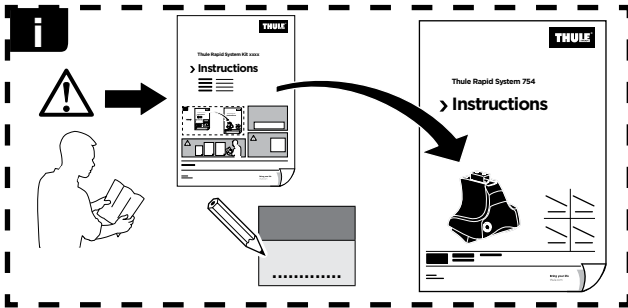

Thule Rapid System Kit 1395

> Instructions

DAIHATSU Be-Go, 5-dr SUV, 06-
DAIHATSU Terios, 5-dr SUV, 06-
TOYOTA Rush, 5-dr SUV, 06-(JPN)

ISO 11154-E

141395

C.20121017
519-1395-01

Bring your life
thule.com

114 x4

783 x2

784 x2

x1

x1

1

	X (scale)	X (mm)	X (inch)
DAIHATSU Be-Go , 5-dr SUV, 06-	33	981	38 ⁵ / ₈
DAIHATSU Terios , 5-dr SUV, 06-	33	981	38 ⁵ / ₈
TOYOTA Rush , 5-dr SUV, 06-(JPN)	33	981	38 ⁵ / ₈

	Y (scale)	Y (mm)	Y (inch)
DAIHATSU Be-Go , 5-dr SUV, 06-	28,5	936	36 ⁷ / ₈
DAIHATSU Terios , 5-dr SUV, 06-	28,5	936	36 ⁷ / ₈
TOYOTA Rush , 5-dr SUV, 06-(JPN)	28,5	936	36 ⁷ / ₈