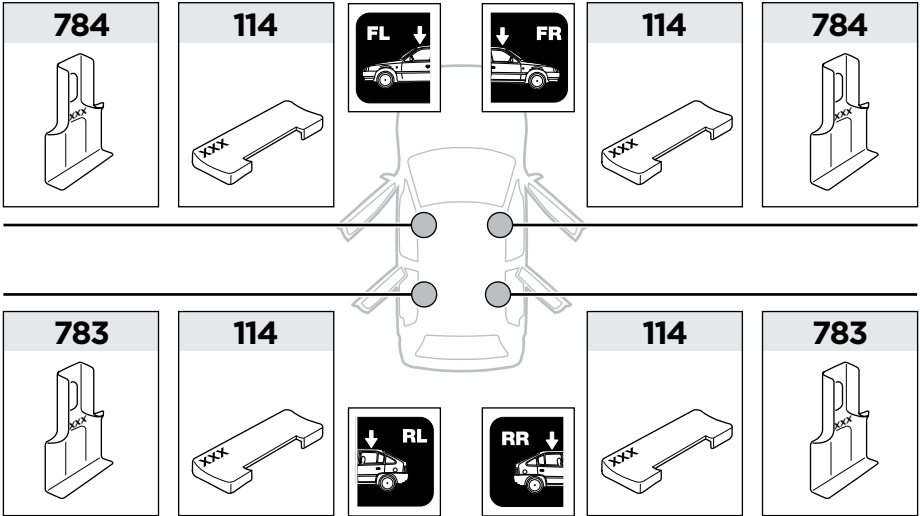

Thule Rapid System Kit 1395

> Instructions

DAIHATSU Be-Go, 5-dr SUV, 06-
DAIHATSU Terios, 5-dr SUV, 06-
TOYOTA Rush, 5-dr SUV, 06-(JPN)

ISO 11154-E

141395

C.20121017
519-1395-01

Bring your life
thule.com

114 x4

783 x2

784 x2

x1

x1

1

	X (scale)	X (mm)	X (inch)
DAIHATSU Be-Go , 5-dr SUV, 06-	33	981	38 ⁵ / ₈
DAIHATSU Terios , 5-dr SUV, 06-	33	981	38 ⁵ / ₈
TOYOTA Rush , 5-dr SUV, 06-(JPN)	33	981	38 ⁵ / ₈

	Y (scale)	Y (mm)	Y (inch)
DAIHATSU Be-Go , 5-dr SUV, 06-	28,5	936	36 ⁷ / ₈
DAIHATSU Terios , 5-dr SUV, 06-	28,5	936	36 ⁷ / ₈
TOYOTA Rush , 5-dr SUV, 06-(JPN)	28,5	936	36 ⁷ / ₈

2

DAIHATSU Be-Go, 5-dr SUV, 06-
DAIHATSU Terios, 5-dr SUV, 06-
TOYOTA Rush, 5-dr SUV, 06-(JPN)

3

	W (mm)	Z (mm)	W (inch)	Z (inch)
DAIHATSU Be-Go , 5-dr SUV, 06-	350	705	13 ³/₄	27 ³/₄
DAIHATSU Terios , 5-dr SUV, 06-	350	705	13 ³/₄	27 ³/₄
TOYOTA Rush , 5-dr SUV, 06-(JPN)	350	705	13 ³/₄	27 ³/₄