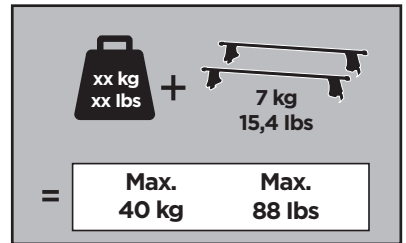

Thule Rapid System Kit 1335

> Instructions

HONDA Odyssey, 5-dr Estate, 03-08

ISO 11154-E

141335

C.20121210
519-1335-01

Bring your life

thule.com