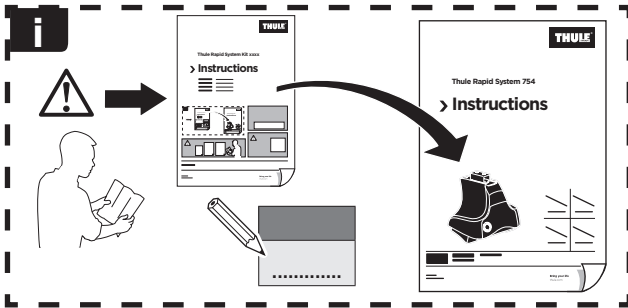

Thule Rapid System Kit 1335

> Instructions

HONDA Odyssey, 5-dr Estate, 03-08

ISO 11154-E

141335

C.20121210
519-1335-01

Bring your life

thule.com