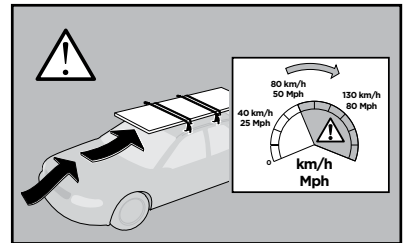

Thule Rapid System Kit 1328

> Instructions

VW Touran, 5-dr MPV, 03-

ISO 11154-E

141328

C.20121010
519-1328-01

Bring your life

thule.com