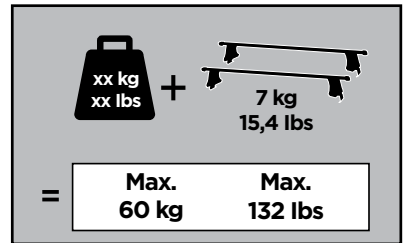

Thule Rapid System Kit 1328

> Instructions

VW Touran, 5-dr MPV, 03-

ISO 11154-E

141328

C.20121010
519-1328-01

Bring your life

thule.com