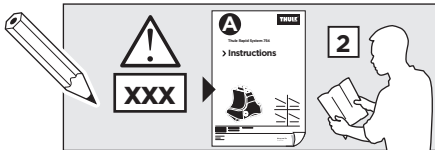

- Top Left:** A dashed box containing an information icon (i), a warning sign, an icon of a person reading instructions, and two instruction manuals labeled 'B' and 'A'. An arrow points from manual 'B' to manual 'A', which shows a Thule Rapid System 754 component.
- Top Right:** A weight calculation table showing the maximum weight capacity for the system.
- Bottom Left:** A dashed box containing a warning sign, three instruction manuals labeled 'A', 'B', and 'C', and an icon of a person reading instructions.
- Bottom Right:** A diagram of a car with arrows indicating the placement of the system on the roof. A speedometer icon shows speed limits: 40 km/h (25 Mph) and 80 km/h (50 Mph) for the system, and 130 km/h (80 Mph) for the car.

	xx kg	xx lbs	+		7 kg	15,4 lbs
					3 kg	6,6 lbs
=	<b>Max.</b>	<b>40 kg</b>		<b>Max.</b>	<b>88 lbs</b>	

ISO 11154-E

141264  
C.20140617  
519-1264-02

Bring your life  
thule.com

373 x4

04 x2

06 x2

x1

x1

1

	X (scale)	X (mm)	X (inch)
<b>TOYOTA Corolla</b> , 3-dr Hatchback, 02-04, 05-06	<b>31,5</b>	<b>966</b>	<b>38</b>

	Y (scale)	Y (mm)	Y (inch)
<b>TOYOTA Corolla</b> , 3-dr Hatchback, 02-04, 05-06	<b>34,5</b>	<b>996</b>	<b>39 1/4</b>