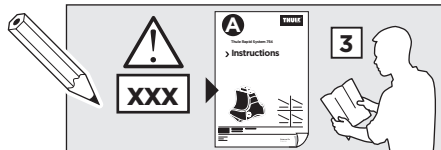

TOYOTA Corolla, 3-dr Hatchback, 02-04, 05-06