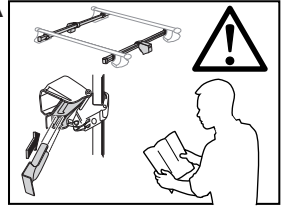

2

SRA

TOYOTA Corolla, 3-dr Hatchback, 02-04, 05-06