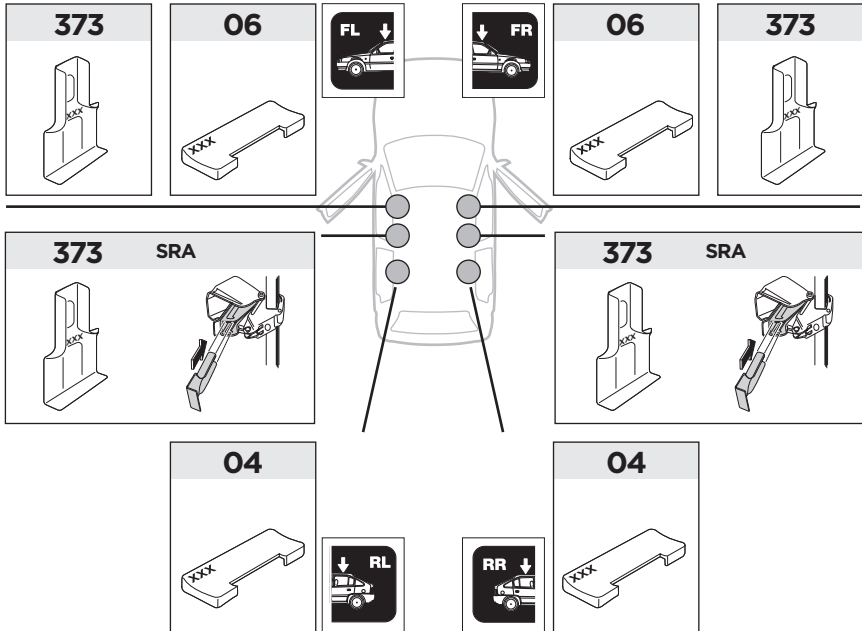

- Top Left:** A dashed box containing an information icon (i), a warning sign, an icon of a person reading instructions, and two instruction manuals labeled 'B' and 'A'. An arrow points from manual 'B' to manual 'A', which shows a Thule Rapid System 754 component.
- Top Right:** A weight calculation table showing the maximum weight capacity for the system.
- Bottom Left:** A dashed box containing a warning sign, three instruction manuals labeled 'A', 'B', and 'C', and an icon of a person reading instructions.
- Bottom Right:** A diagram of a car with arrows indicating the placement of the system on the roof. A speedometer icon shows speed limits: 40 km/h (25 Mph) and 80 km/h (50 Mph) for the system, and 130 km/h (80 Mph) for the car.

x1

1

	X (scale)	X (mm)	X (inch)
<b>TOYOTA Corolla</b> , 3-dr Hatchback, 02-04, 05-06	<b>31,5</b>	<b>966</b>	<b>38</b>

	Y (scale)	Y (mm)	Y (inch)
<b>TOYOTA Corolla</b> , 3-dr Hatchback, 02-04, 05-06	<b>34,5</b>	<b>996</b>	<b>39 1/4</b>

2

SRA

TOYOTA Corolla, 3-dr Hatchback, 02-04, 05-06

3

	W (mm)	Z (mm)	Y (mm)	W (inch)	Z (inch)	Y (inch)
<b>TOYOTA Corolla, 3-dr Hatchback, 02-04, 05-06</b>	<b>280</b>	<b>700</b>	<b>355</b>	<b>11</b>	<b>27 1/2</b>	<b>14</b>