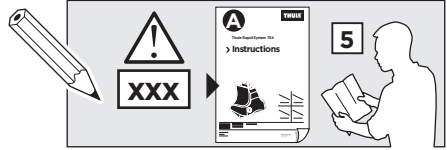

- Top Left:** A dashed box containing an information icon (i), a warning sign, an icon of a person reading instructions, and two instruction manuals labeled 'B' and 'A'. An arrow points from manual 'B' to manual 'A', which shows a Thule Rapid System 754 component.
- Top Right:** A weight calculation table showing the maximum weight capacity for the system.
- Bottom Left:** A dashed box containing a warning sign, three instruction manuals labeled 'A', 'B', and 'C', and an icon of a person reading instructions.
- Bottom Right:** A diagram of a car with arrows indicating the placement of the system on the roof. A speedometer icon shows speed limits: 40 km/h (25 Mph) and 80 km/h (50 Mph) for the system, and 130 km/h (80 Mph) for the car.

2

SRA

TOYOTA Corolla, 3-dr Hatchback, 02-04, 05-06

3

	W (mm)	Z (mm)	Y (mm)	W (inch)	Z (inch)	Y (inch)
<b>TOYOTA Corolla, 3-dr Hatchback, 02-04, 05-06</b>	<b>280</b>	<b>700</b>	<b>355</b>	<b>11</b>	<b>27 1/2</b>	<b>14</b>